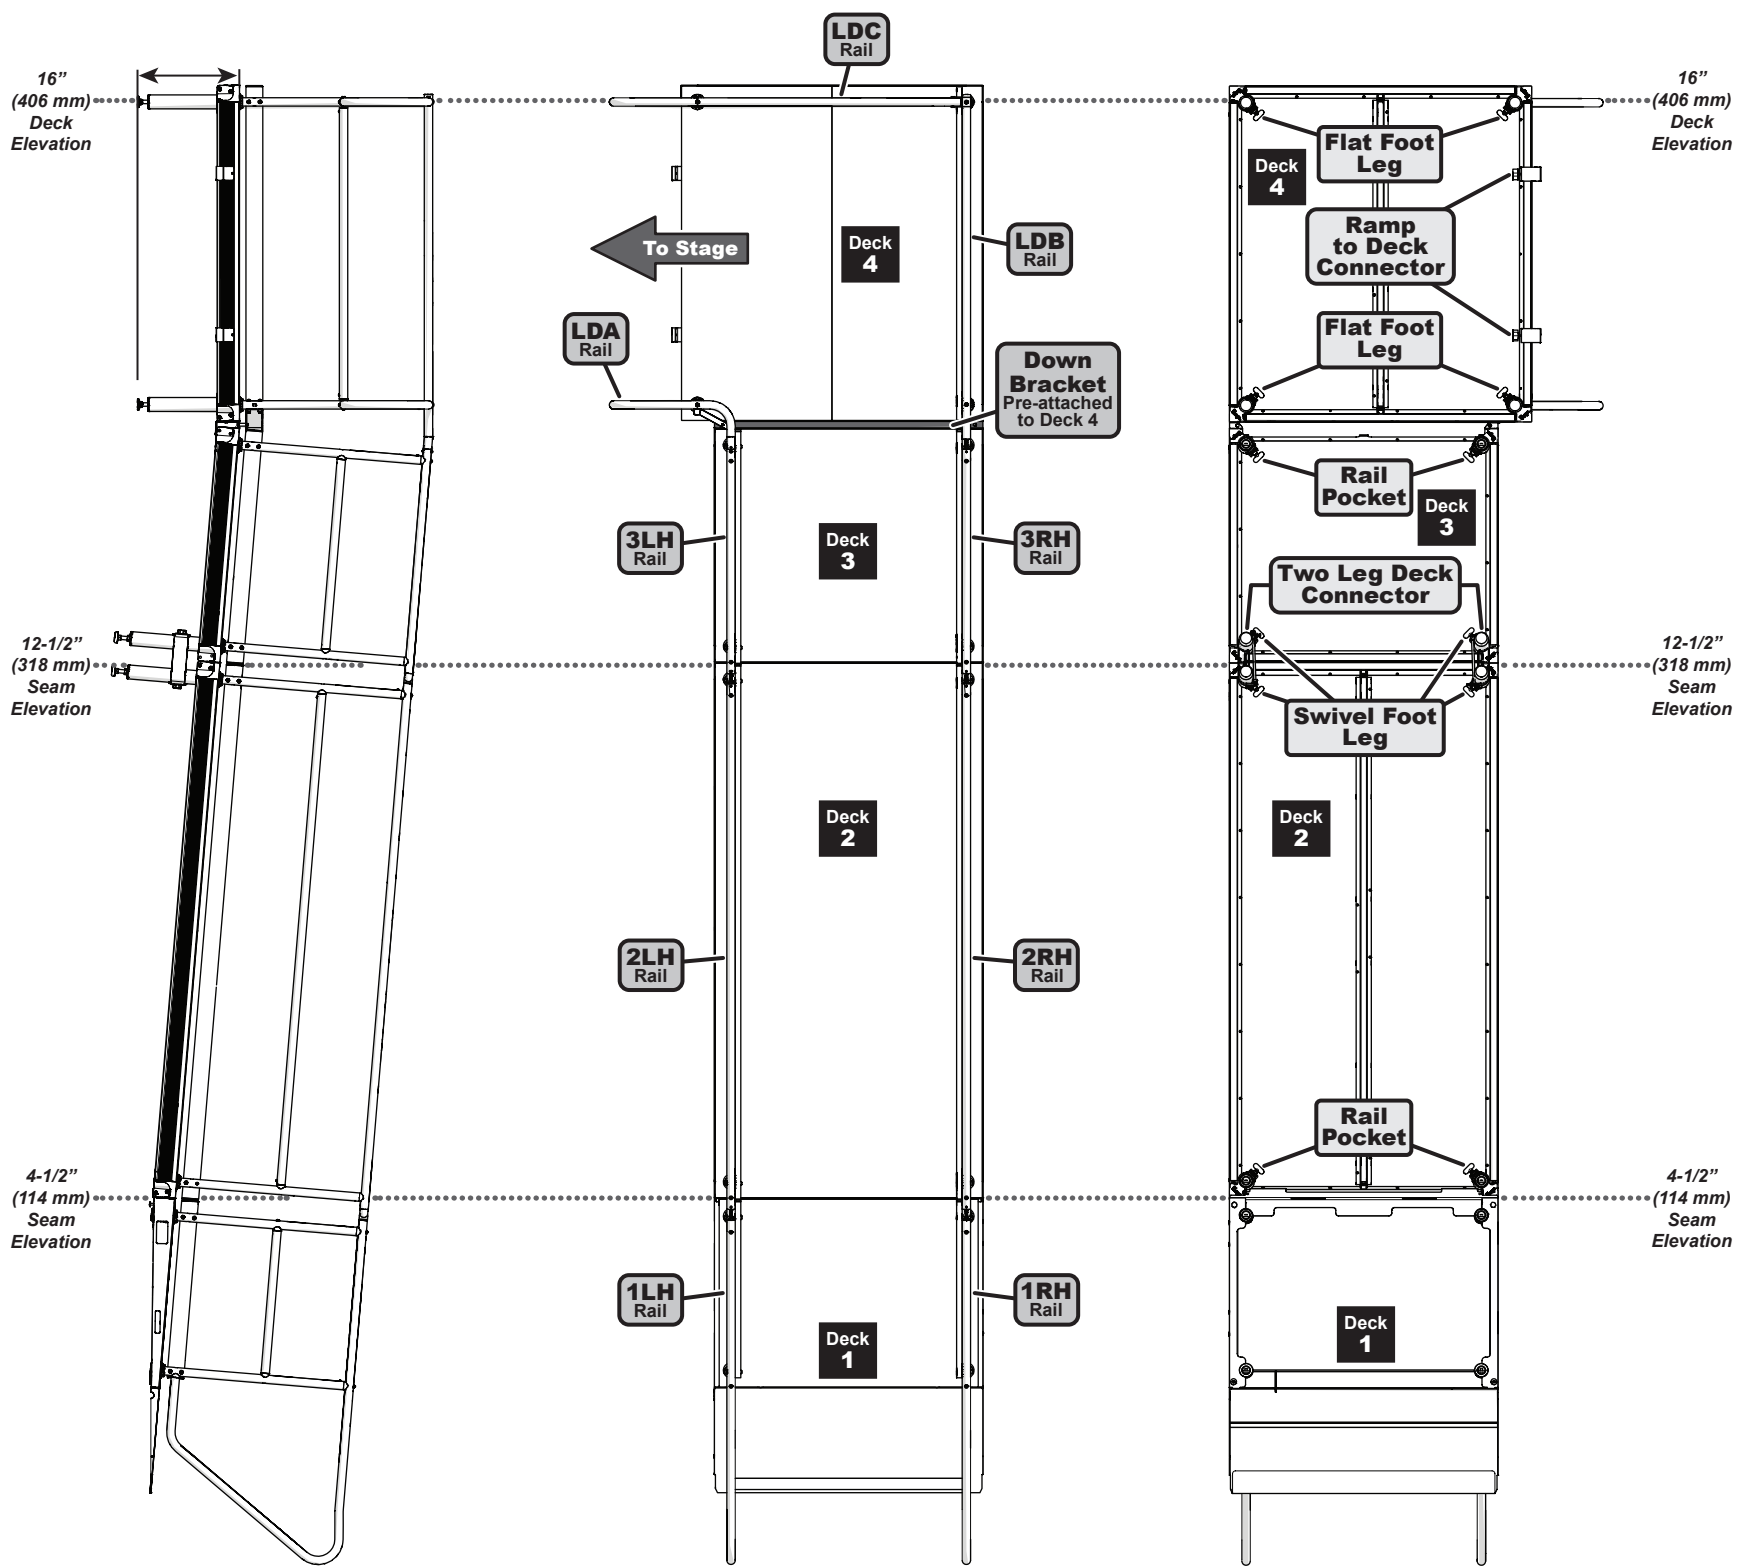

ADA Ramp - Deck and Leg Set Up Guide for 282A013 - 16" (406 mm) Elevation Ramp with Left Hand Landing

This guide shows assembled component placement only, see the assembly instructions for assembly procedures.

Leg heights may need to be adjusted to accommodate elevation changes and differences.

Shown with optional mid rails

Wenger Corporation
 555 Park Drive, PO Box 448
 Owatonna, MN 55060
 (800) 4WENGER (493-6437) | +1-507-455-4100
 wengercorp.com

ADA Ramp - Rail Set Up Guide

for 282A013 - 16" (406 mm) Elevation Ramp with Left Hand Landing

This guide shows assembled component placement only, see the assembly instructions for assembly procedures.

Wenger Corporation
 555 Park Drive, PO Box 448
 Owatonna, MN 55060
 (800) 4WENGER (493-6437) | +1-507-455-4100
 wengercorp.com