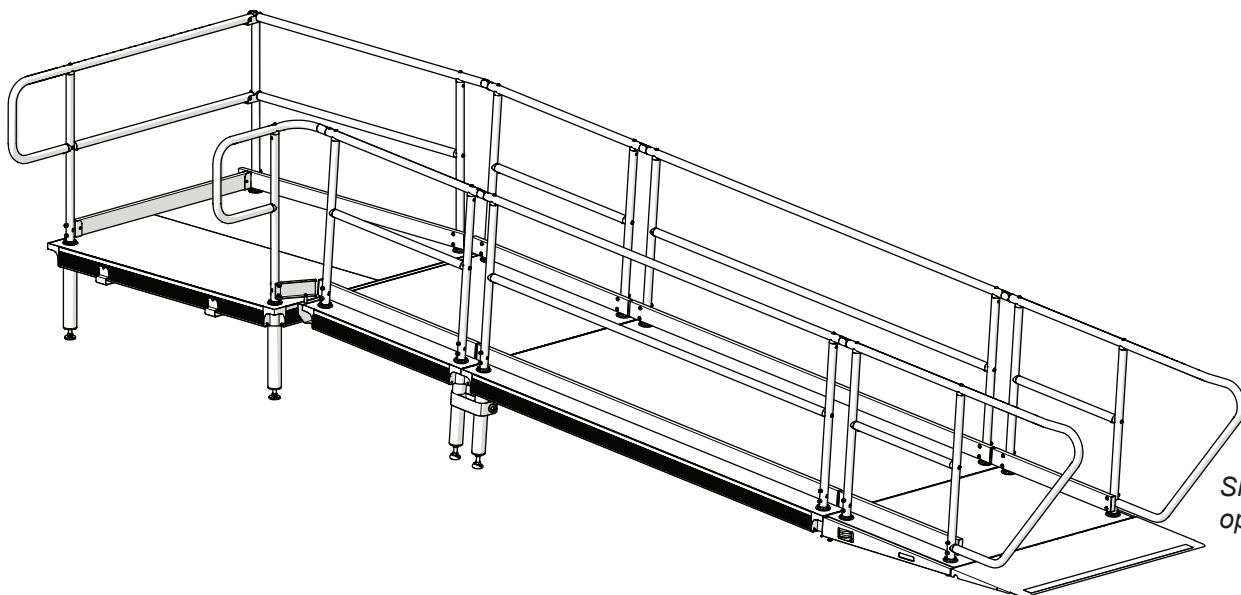

Wenger Corporation
555 Park Drive, PO Box 448
Owatonna, MN 55060
(800) 4WENGER (493-6437) | +1-507-455-4100
wengercorp.com