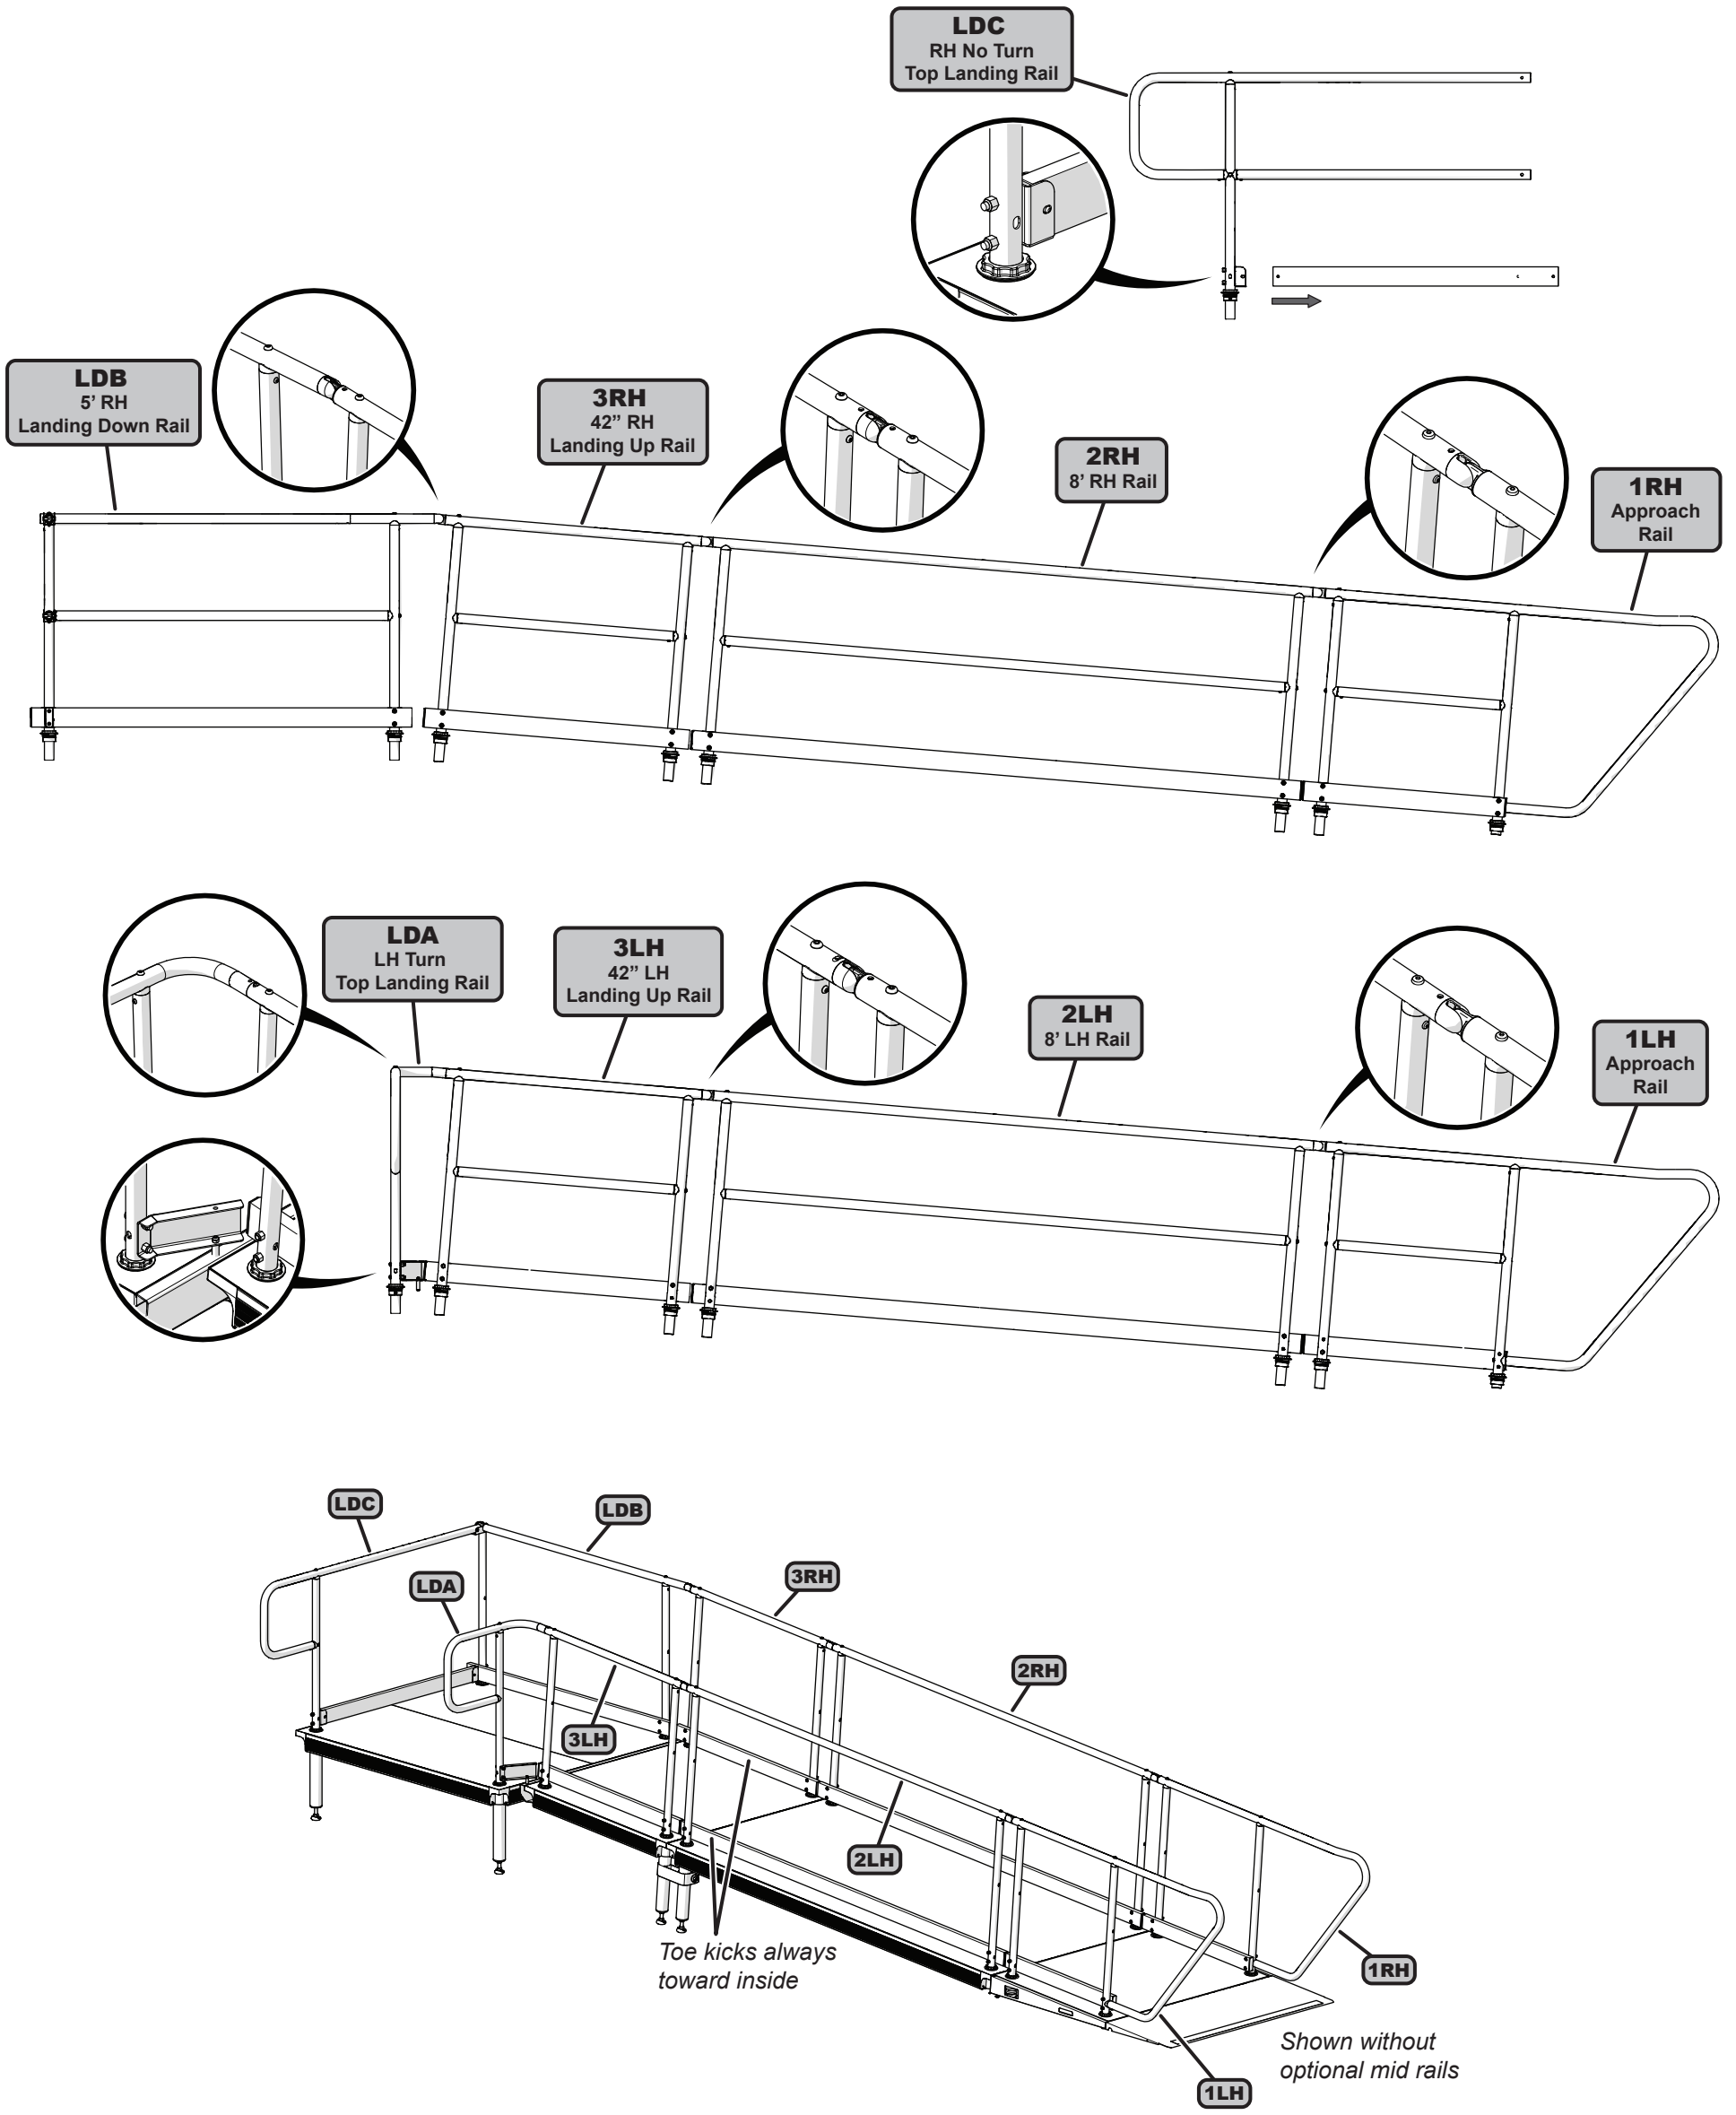

ADA Ramp - Deck and Leg Set Up Guide for 282A013 - 16" (406 mm) Elevation Ramp with Left Hand Landing

This guide shows assembled component placement only, see the assembly instructions for assembly procedures.

Leg heights may need to be adjusted to accommodate elevation changes and differences.

Shown with optional mid rails

Wenger Corporation
 555 Park Drive, PO Box 448
 Owatonna, MN 55060
 (800) 4WENGER (493-6437) | +1-507-455-4100
 wengercorp.com

ADA Ramp - Rail Set Up Guide

for 282A013 - 16" (406 mm) Elevation Ramp with Left Hand Landing

This guide shows assembled component placement only, see the assembly instructions for assembly procedures.

Wenger Corporation
 555 Park Drive, PO Box 448
 Owatonna, MN 55060
 (800) 4WENGER (493-6437) | +1-507-455-4100
 wengercorp.com